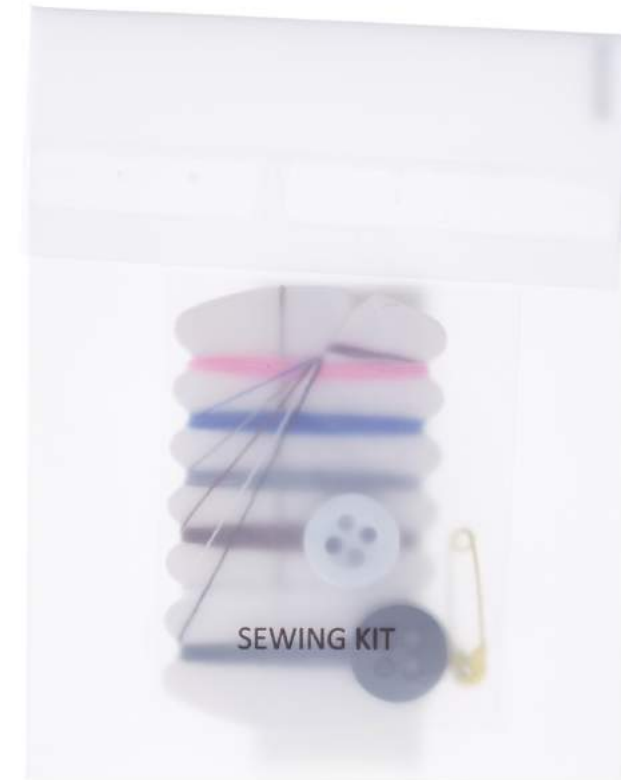

www.enhotelsupply.com

check it now

WHITE COLLECTION

Item	Specification
SHAMPOO; SHOWER GEL; CONDITONER; BODY LOTION	capacity: 30ml package: TUBE liquids: as per picture fragrance:green tea
SOAP	20g green tea smell. Package: shrink wrapped
DENTAL KIT	White toothbrush with 3G AME brand paste,in matt bag,
SHAVING KIT	plastic blue razor with 10g shaving cream in matt bag
COMB	White s comb in matt bag
SHOWER CAP	high pressure stripped shower cap,packed in matt bag
COTTON BUDS	4 pcs wooden bus,packed in matt bag
VANITY KIT	4round cotton pads+ 4 cotton buds packed in matt bag

Item	Specification
SHAMPOO; SHOWER GEL;	capacity: 30ml package: tube liquids:SHAMPOO ORANGE,SHOWER GEL YELLOW; fragrance:Verbena
SOAP	15g roundsoap in bio plastic bag
SOAP	30gram square bio plastic bag
DENTAL KIT	toothbrush with 3G AME brand paste,in bio plastic bag
SHAVING KIT	plastic blue razor with 10g shaving cream in bio plastic bag
COMB	plastic comb in bio plastic bag
SHOWER CAP	high pressure stripped shower cap,packed in bio plastic bag
VANITY KIT	4round cotton pads+ 4 cotton buds packed in bio plastic bag
SANITARY BAG	sanitary bag bio plastic bag
SEWING KIT	6thread, 6 needle, 2 button and 1 safty pin bio plastic bag

WHITE COLLECTION

Item	Specification
SHAMPOO; SHOWER GEL; CONDITONER; BODY LOTION	capacity: 30ml package: bottle liquids: as per picture; fragrance:white tea
SOAP	15g and 20g Lavander smell. Package: shrink wrapped
DENTAL KIT	toothbrush with 3G AME brand paste,in box
SHAVING KIT	plastic blue razor with 10g shaving cream in opp bag,then box
COMB	plastic comb in opp bag
SHOWER CAP	high pressure stripped shower cap,packed in box
VANITY KIT	4round cotton pads+ 4 cotton buds packed in box
SANITARY BAG	sanitary bag
SEWING KIT	6thread, 6 needle, 2 button and 1 safty pin in box