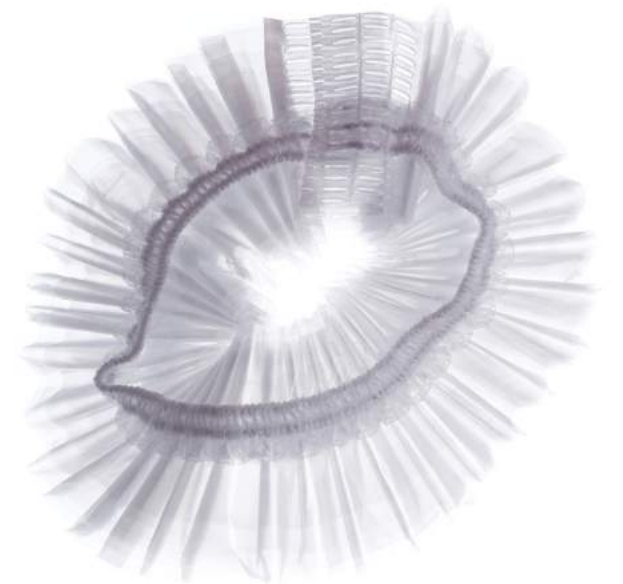

Shaving kit

SHAVING CREAM
MOISTURIZING AND SOOTHING

PREMIUM collection

Cotton Bud

Think First
Save Earth

ORCHID COLLECTION

ORCHID COLLECTION

Item	Specification
SHAMPOO; SHOWER GEL; BODY LOTION	capacity: 30ml Bottle package: bottle liquids:SHAMPOO ORANGE,SHOWER GEL TRANSPARENT BODY LOTION WHITE fragrance:Verbena
SOAP	15g massage soap in Ochid matt bag
DENTAL KIT	toothbrush with 3G AME brand paste,in Ochid matt bag
COMB	plastic comb in Ochid matt bag
SHOWER CAP	high pressure stripped shower cap,packed in Ochid matt bag
VANITY KIT	4round cotton pads+ 4 cotton buds packed in Ochid matt bag